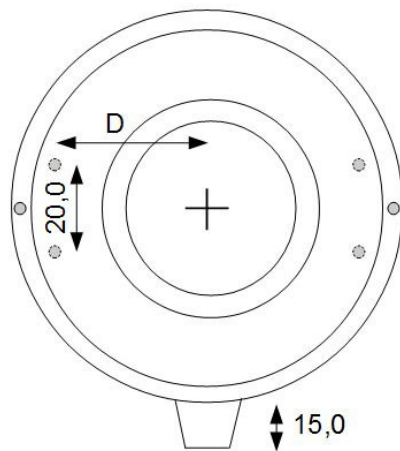

## Multilight LED-Ring

Typ	A	B	C [ mm ]	D	E
LR-25/40*	25,0	40,0	25,0	**	15,0
LR-25/60	25,0	61,5	35,0	19,5	23,0
LR 45/75	45,0	76,5	45,0	27,5	23,0
LR 45/90	45,0	91,5	66,5	35,0	23,0
LR-60/110	60,0	111,5	66,5	35,0	23,0
LR-110/150	110,0	150,0	110,0	62,0	23,0

LR-25/40:

\* the cableport is axial on the housings backside

\*\* 4 x M3, auf Ø 32mm