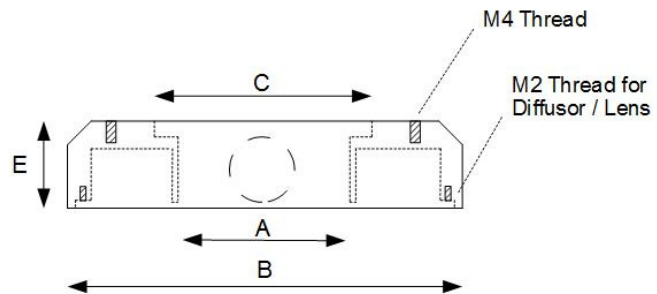

## Multilight LED-Ring

Typ	A	B	C [ mm ]	D	E
LR-25/40*	25,0	40,0	25,0	**	15,0
LR-25/60	25,0	61,5	35,0	19,5	23,0
LR 45/75	45,0	76,5	45,0	27,5	23,0
LR 45/90	45,0	91,5	66,5	35,0	23,0
LR-60/110	60,0	111,5	66,5	35,0	23,0
LR-110/150	110,0	150,0	110,0	62,0	23,0

LR-25/40:

\* the cableport is axial on the housings backside

\*\* 4 x M3, auf Ø 32mm