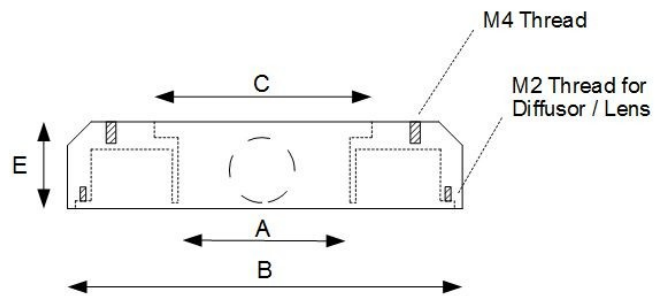

## Multilight LED-Ring

Cableport (radial)

Typ	A	B	C [ mm ]	D	E
LR-25/40*	25,0	40,0	25,0	**	15,0
LR-25/60	25,0	61,5	35,0	19,5	23,0
LR 45/75	45,0	76,5	50,0	27,5	23,0
LR 45/90	45,0	91,5	66,5	35,0	23,0
LR-60/110	60,0	111,5	66,5	35,0	23,0
LR-110/150	110,0	150,0	110,0	62,0	23,0

LR-25/40:

\* the cableport is axial on the housings backside

\*\* 4 x M3, at Ø 32mm