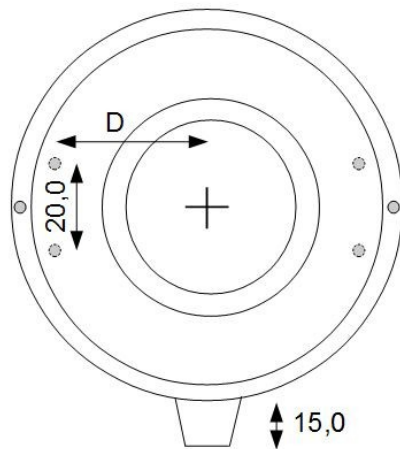

## Multilight LED-Ring

Cableport (radial)

Typ	A	B	C [ mm ]	D	E
LR-25/40*	25,0	40,0	25,0	**	15,0
LR-25/60	25,0	61,5	35,0	19,5	23,0
LR 45/75	45,0	76,5	50,0	27,5	23,0
LR 45/90	45,0	91,5	66,5	35,0	23,0
LR-60/110	60,0	111,5	66,5	35,0	23,0
LR-110/150	110,0	150,0	110,0	62,0	23,0

LR-25/40:

\* the cableport is axial on the housings backside

\*\* 4 x M3, at Ø 32mm