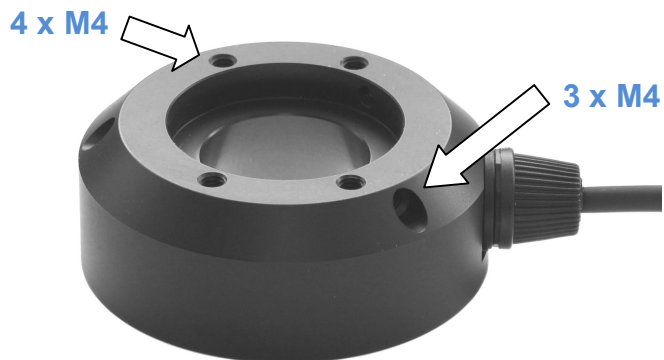

Multilight LED-Ring

Typ	A	B	C [mm]	D	E
LR-25/40	25,0	40,0	25,0	**	15,0
LR-25/60	25,0	61,5	35,0	19,5	23,0
LR 45/75	45,0	76,5	50,0	27,5	23,0
LR 45/90	45,0	91,5	66,5	35,0	23,0
LR-60/110	60,0	111,5	66,5	35,0	23,0
LR-110/150	110,0	150,0	110,0	62,0	23,0

** 4 x M3, at Ø 32mm