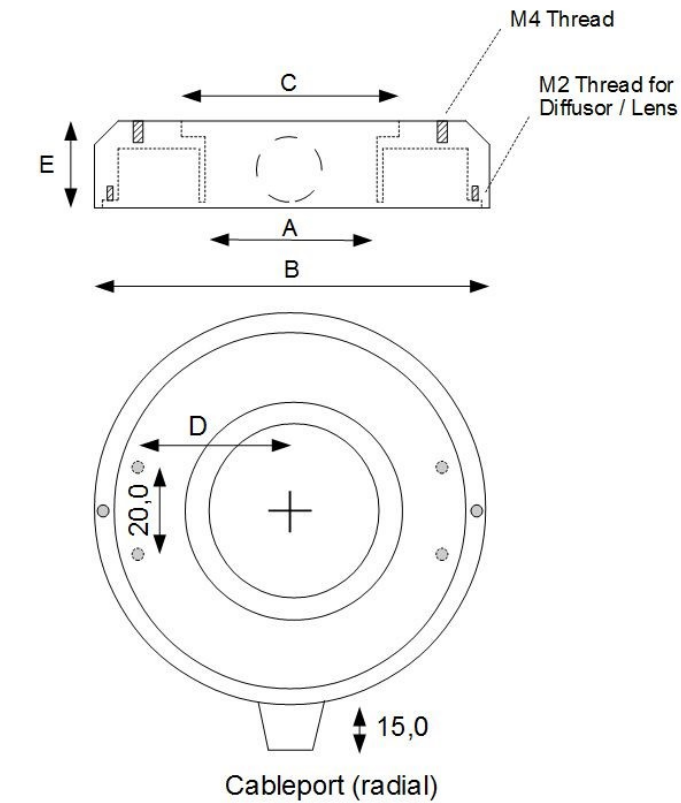

Multilight LED-Ring

Typ	A	B	C [mm]	D	E
LR-25/40	25,0	40,0	25,0	**	15,0
LR-25/60	25,0	61,5	35,0	19,5	23,0
LR 45/75	45,0	76,5	50,0	27,5	23,0
LR 45/90	45,0	91,5	66,5	35,0	23,0
LR-60/110	60,0	111,5	66,5	35,0	23,0
LR-110/150	110,0	150,0	110,0	62,0	23,0

** 4 x M3, at Ø 32mm